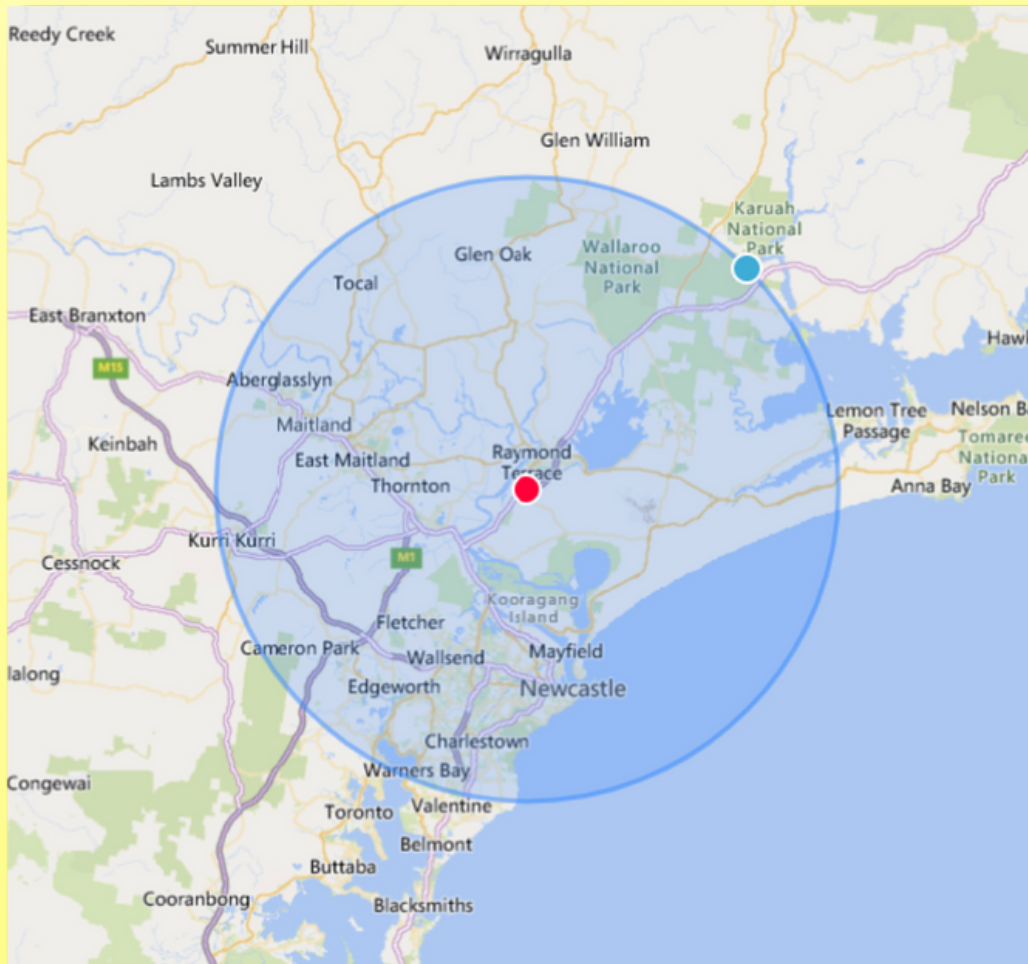

Delivery Details

Within a 25km radius of any Just Mattress location we have a flat rate $80 delivery fee.

For areas outside of the 25km radius, please contact our team about the delivery fees.

All locations except Charlestown offer a pick up service. Please contact our team about the best option for you.

Heatherbrae Delivery Area

Warehouse and Showroom
23 Heather St, Heatherbrae
info@justmattress.com.au
0429 220 312 or 0488 568 643

JUST
 MATTRESSES