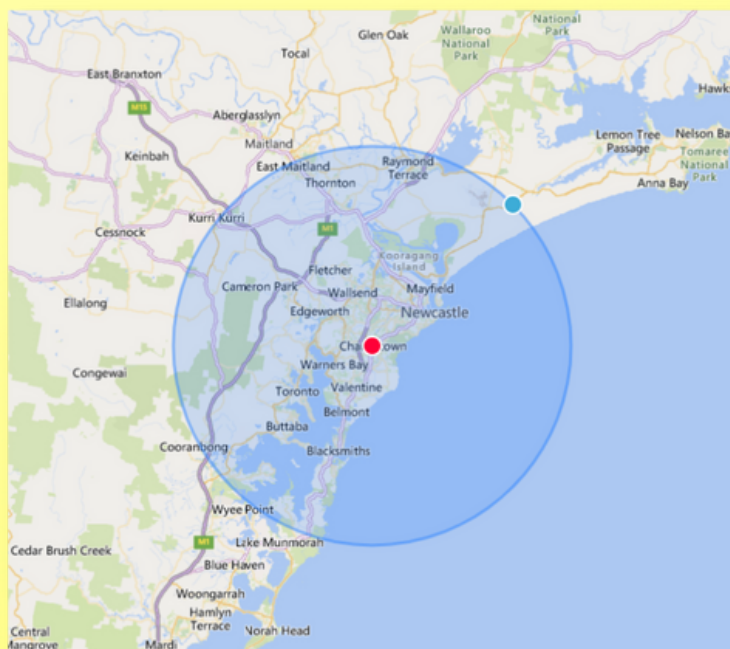

Charlestown Delivery Area

Warehouse and Showroom
23 Heather St, Heatherbrae
info@justmattress.com.au
0429 220 312 or 0488 568 643

JUST
 MATTRESSES