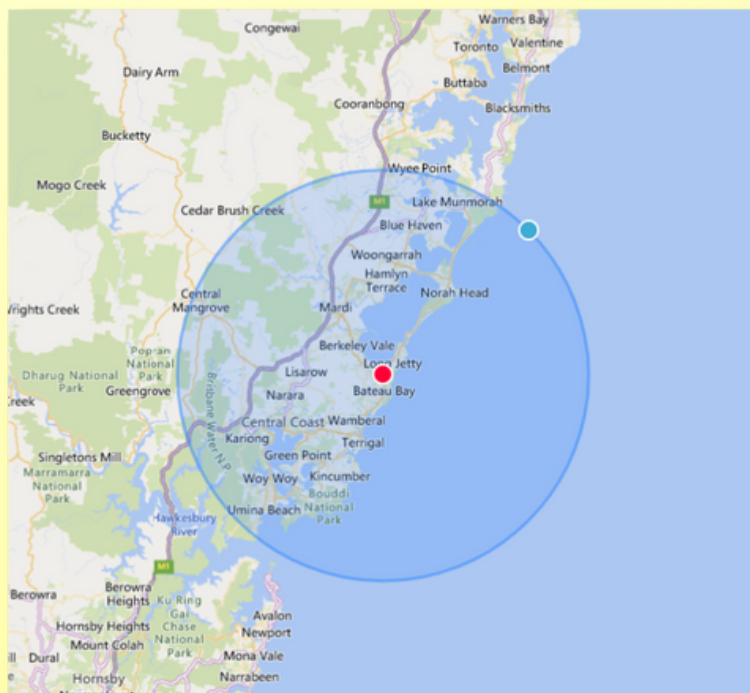

# Delivery Details

Within a 25km radius of any Just Mattress location we have a flat rate \$80 delivery fee.

For areas outside of the 25km radius, please contact our team about the delivery fees.

All locations except Charlestown offer a pick up service. Please contact our team about the best option for you.

# Bateau Bay Delivery Area

# Taree Delivery Area