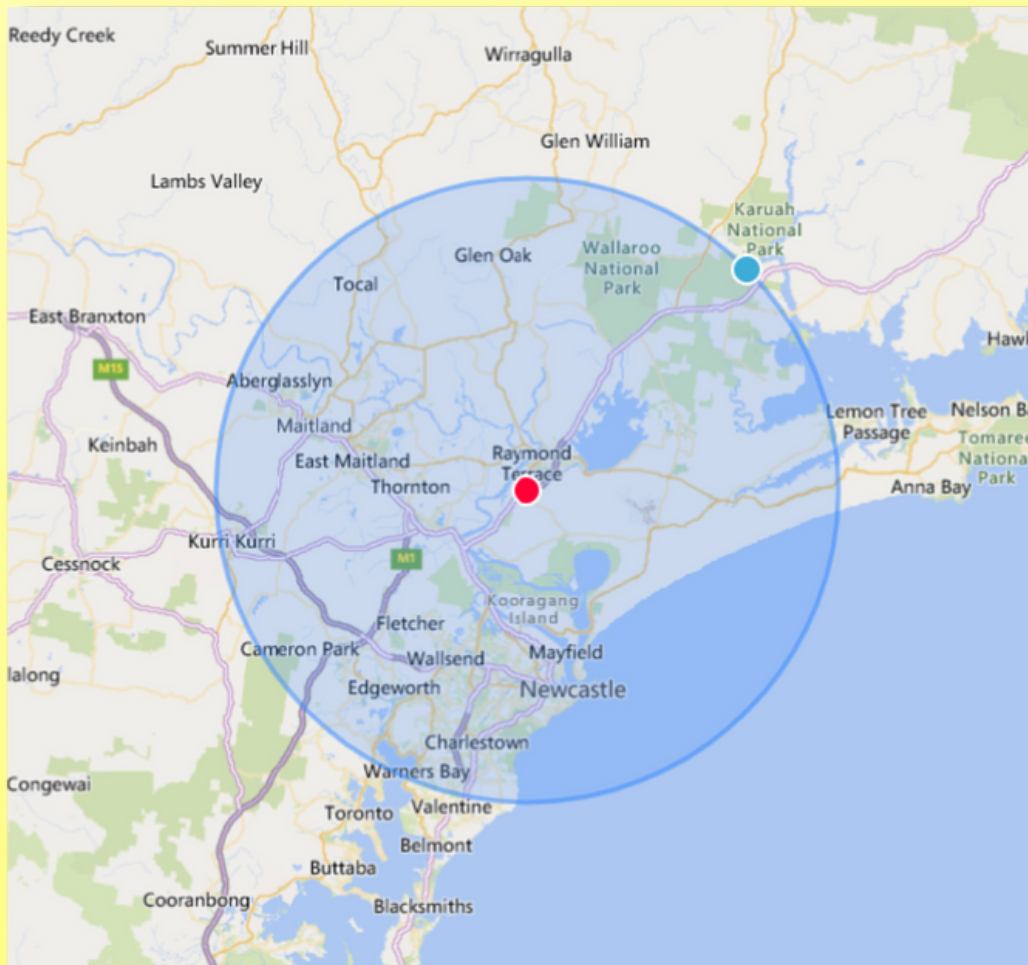

Delivery Details

Within a 25km radius of any Just Mattress location we have a flat rate $80 delivery fee.

For areas outside of the 25km radius, please contact our team about the delivery fees.

All locations except Charlestown offer a pick up service. Please contact our team about the best option for you.

Heatherbrae Delivery Area

Warehouse and Showroom
23 Heather St, Heatherbrae
info@justmattress.com.au
0429 220 312 or 0488 568 643

JUST
 MATTRESSES