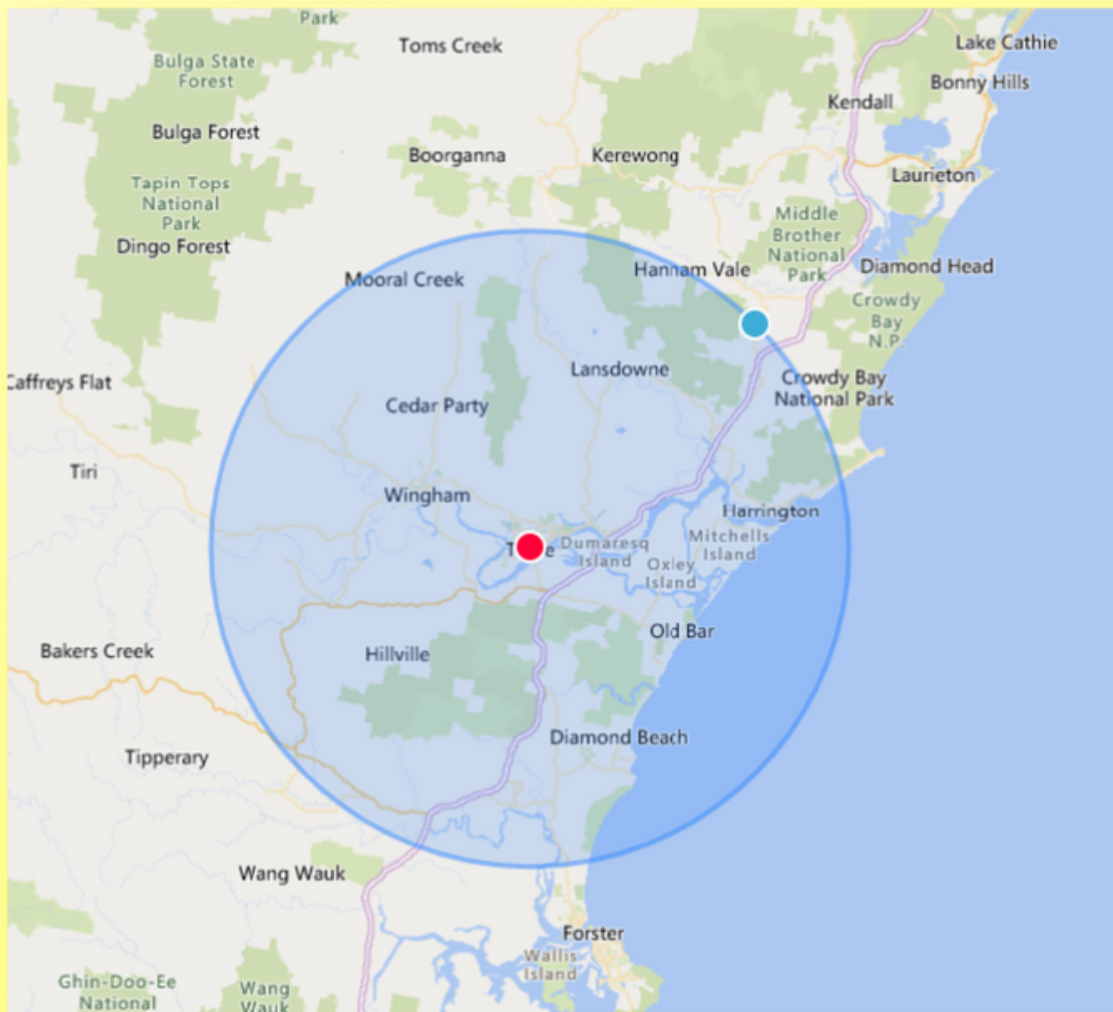

Delivery Details

Within a 25km radius of any Just Mattress location we have a flat rate $80 delivery fee.

For areas outside of the 25km radius, please contact our team about the delivery fees.

All locations except Charlestown offer a pick up service. Please contact our team about the best option for you.

Taree Delivery Area

Warehouse and Showroom
23 Heather St, Heatherbrae
info@justmattress.com.au
0429 220 312 or 0488 568 643

JUST
 MATTRESSES